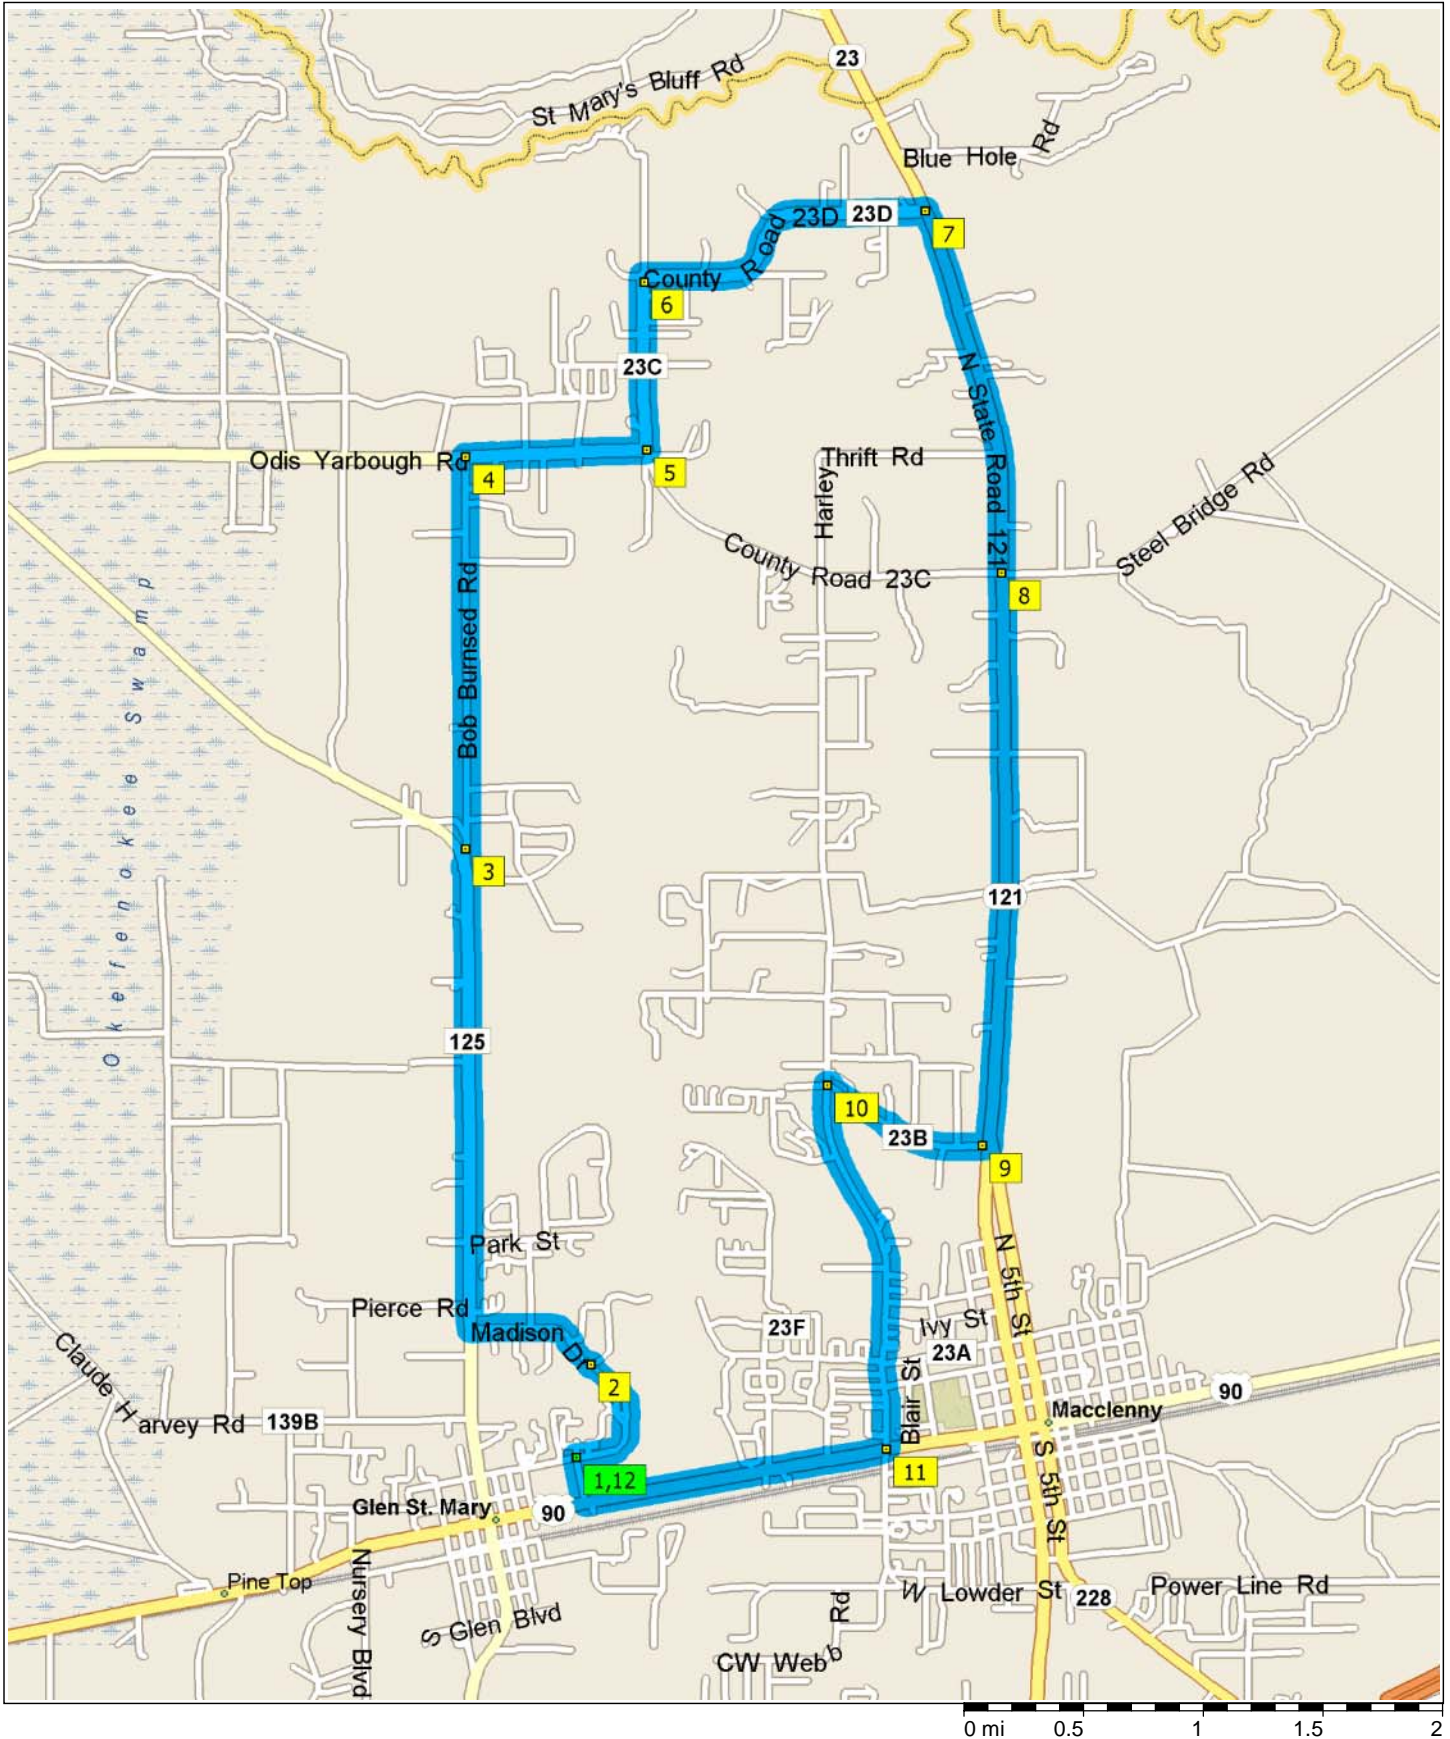

# 15MileRoute

0 mi 0.5 1 1.5 2

9:00 AM	0.0 mi	<b>1</b>	Depart 6803 E Madison St, Glen St Mary, FL 32040 on Madison Dr (East) for 0.6 mi
9:01 AM	0.6 mi	<b>2</b>	At 7378 Madison Dr, Glen St Mary, FL 32040, stay on Madison Dr (North-West) for 0.6 mi
9:02 AM	1.2 mi		Turn RIGHT (North) onto CR-125 for 1.9 mi
9:05 AM	3.1 mi		Bear RIGHT (North) onto Bob Burnsed Rd for 142 yds
9:06 AM	3.2 mi	<b>3</b>	At 13094 Bob Burnsed Rd, Glen St Mary, FL 32040, stay on Bob Burnsed Rd (North) for 1.6 mi
9:10 AM	4.8 mi	<b>4</b>	At 7323 Odis Yarbough Rd, Glen St Mary, FL 32040, turn RIGHT (East) onto Odis Yarbough Rd for 0.8 mi
9:11 AM	5.6 mi	<b>5</b>	At 7053 CR-23C, Glen St Mary, FL 32040, turn LEFT (North) onto CR-23C for 0.7 mi
9:12 AM	6.3 mi	<b>6</b>	At 7765 CR-23C, Glen St Mary, FL 32040, stay on CR-23C (North) for 32 yds
9:12 AM	6.3 mi		Turn RIGHT (East) onto CR-23D for 1.3 mi
9:14 AM	7.6 mi	<b>7</b>	At 15810 SR-121, Glen St Mary, FL 32040, turn RIGHT (South) onto SR-121 for 1.6 mi
9:16 AM	9.1 mi	<b>8</b>	At 14332 SR-121, Macclenny, FL 32063, stay on SR-121 (South) for 2.4 mi
9:18 AM	11.5 mi		Turn RIGHT (West) onto CR-23B for 43 yds
9:19 AM	11.6 mi	<b>9</b>	At 5127 CR-23B, Macclenny, FL 32063, stay on CR-23B (West) for 0.7 mi
9:20 AM	12.3 mi	<b>10</b>	At 12246 N County Road 23A, Macclenny, FL 32063, turn LEFT (South) onto CR-23A for 0.8 mi
9:21 AM	13.0 mi		Bear RIGHT (South) onto CR-23A [N Lowder St] for 0.8 mi
9:23 AM	13.8 mi	<b>11</b>	At 605 US-90, Macclenny, FL 32063, turn RIGHT (West) onto US-90 [W Macclenny Ave] for 1.3 mi
9:24 AM	15.1 mi		Turn RIGHT (North) onto Wildcat Dr for 0.2 mi
9:25 AM	15.3 mi	<b>12</b>	Arrive 6803 E Madison St, Glen St Mary, FL 32040