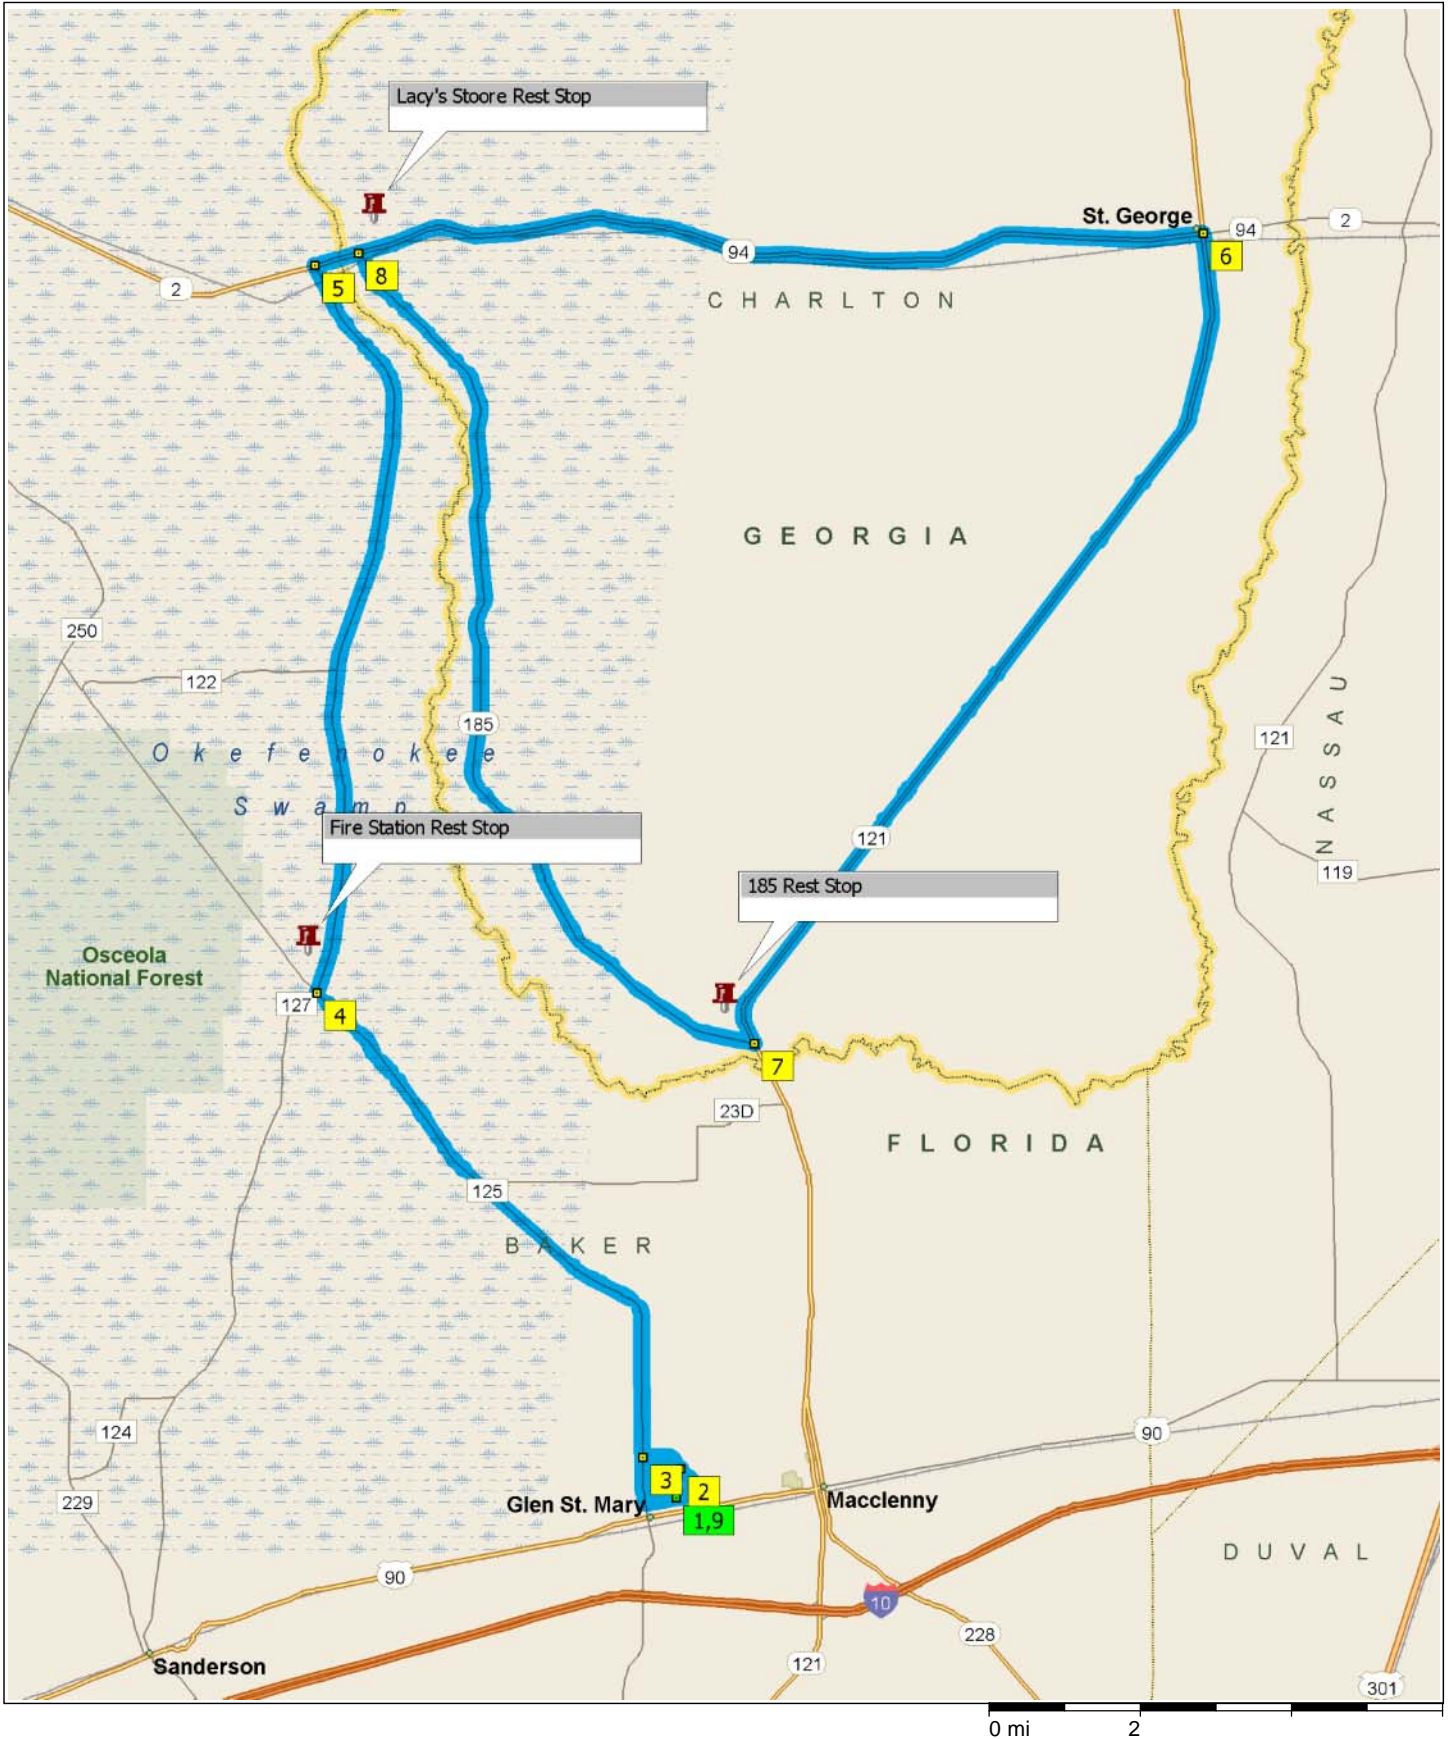

77MileRoute

| | | | |
|----------|---------|----------|--|
| 9:00 AM | 0.0 mi | 1 | Depart 6803 E Madison St, Glen St Mary, FL 32040 on Madison Dr (East) for 0.6 mi |
| 9:01 AM | 0.6 mi | 2 | At 7378 Madison Dr, Glen St Mary, FL 32040, stay on Madison Dr (North-West) for 0.6 mi |
| 9:02 AM | 1.2 mi | 3 | At 11067 CR-125, Glen St Mary, FL 32040, turn RIGHT (North) onto CR-125 for 8.0 mi |
| 9:11 AM | 9.2 mi | 4 | At near Kenny, turn RIGHT (North) onto CR-127 for 10.1 mi |
| 9:21 AM | 19.3 mi | 5 | At 11580 State Road 2, Sanderson, FL 32087, turn RIGHT (East) onto SR-2 for 0.3 mi |
| 9:22 AM | 19.6 mi | | Entering Georgia |
| 9:22 AM | 19.6 mi | | Road name changes to SR-94 for 11.7 mi |
| 9:34 AM | 31.3 mi | 6 | At 12 SR-121, St George, GA 31562, turn RIGHT (South) onto SR-121 [SR-23] for 12.8 mi |
| 9:47 AM | 44.1 mi | 7 | At SR-185, St George, GA 31562, turn RIGHT (West) onto SR-185 for 13.0 mi |
| 10:00 AM | 57.1 mi | | Turn LEFT (West) onto SR-94 for 65 yds |
| 10:01 AM | 57.1 mi | 8 | At SR-94, stay on SR-94 (West) for 0.3 mi |
| 10:01 AM | 57.4 mi | | Entering Florida |
| 10:01 AM | 57.4 mi | | Road name changes to SR-2 for 0.3 mi |
| 10:01 AM | 57.7 mi | | Turn LEFT (South) onto CR-127 for 10.1 mi |
| 10:12 AM | 67.8 mi | | Turn LEFT (South-East) onto CR-125 for 8.6 mi |
| 10:22 AM | 76.5 mi | | Turn LEFT (East) onto E Madison St for 0.4 mi |
| 10:24 AM | 76.9 mi | 9 | Arrive 6803 E Madison St, Glen St Mary, FL 32040 |